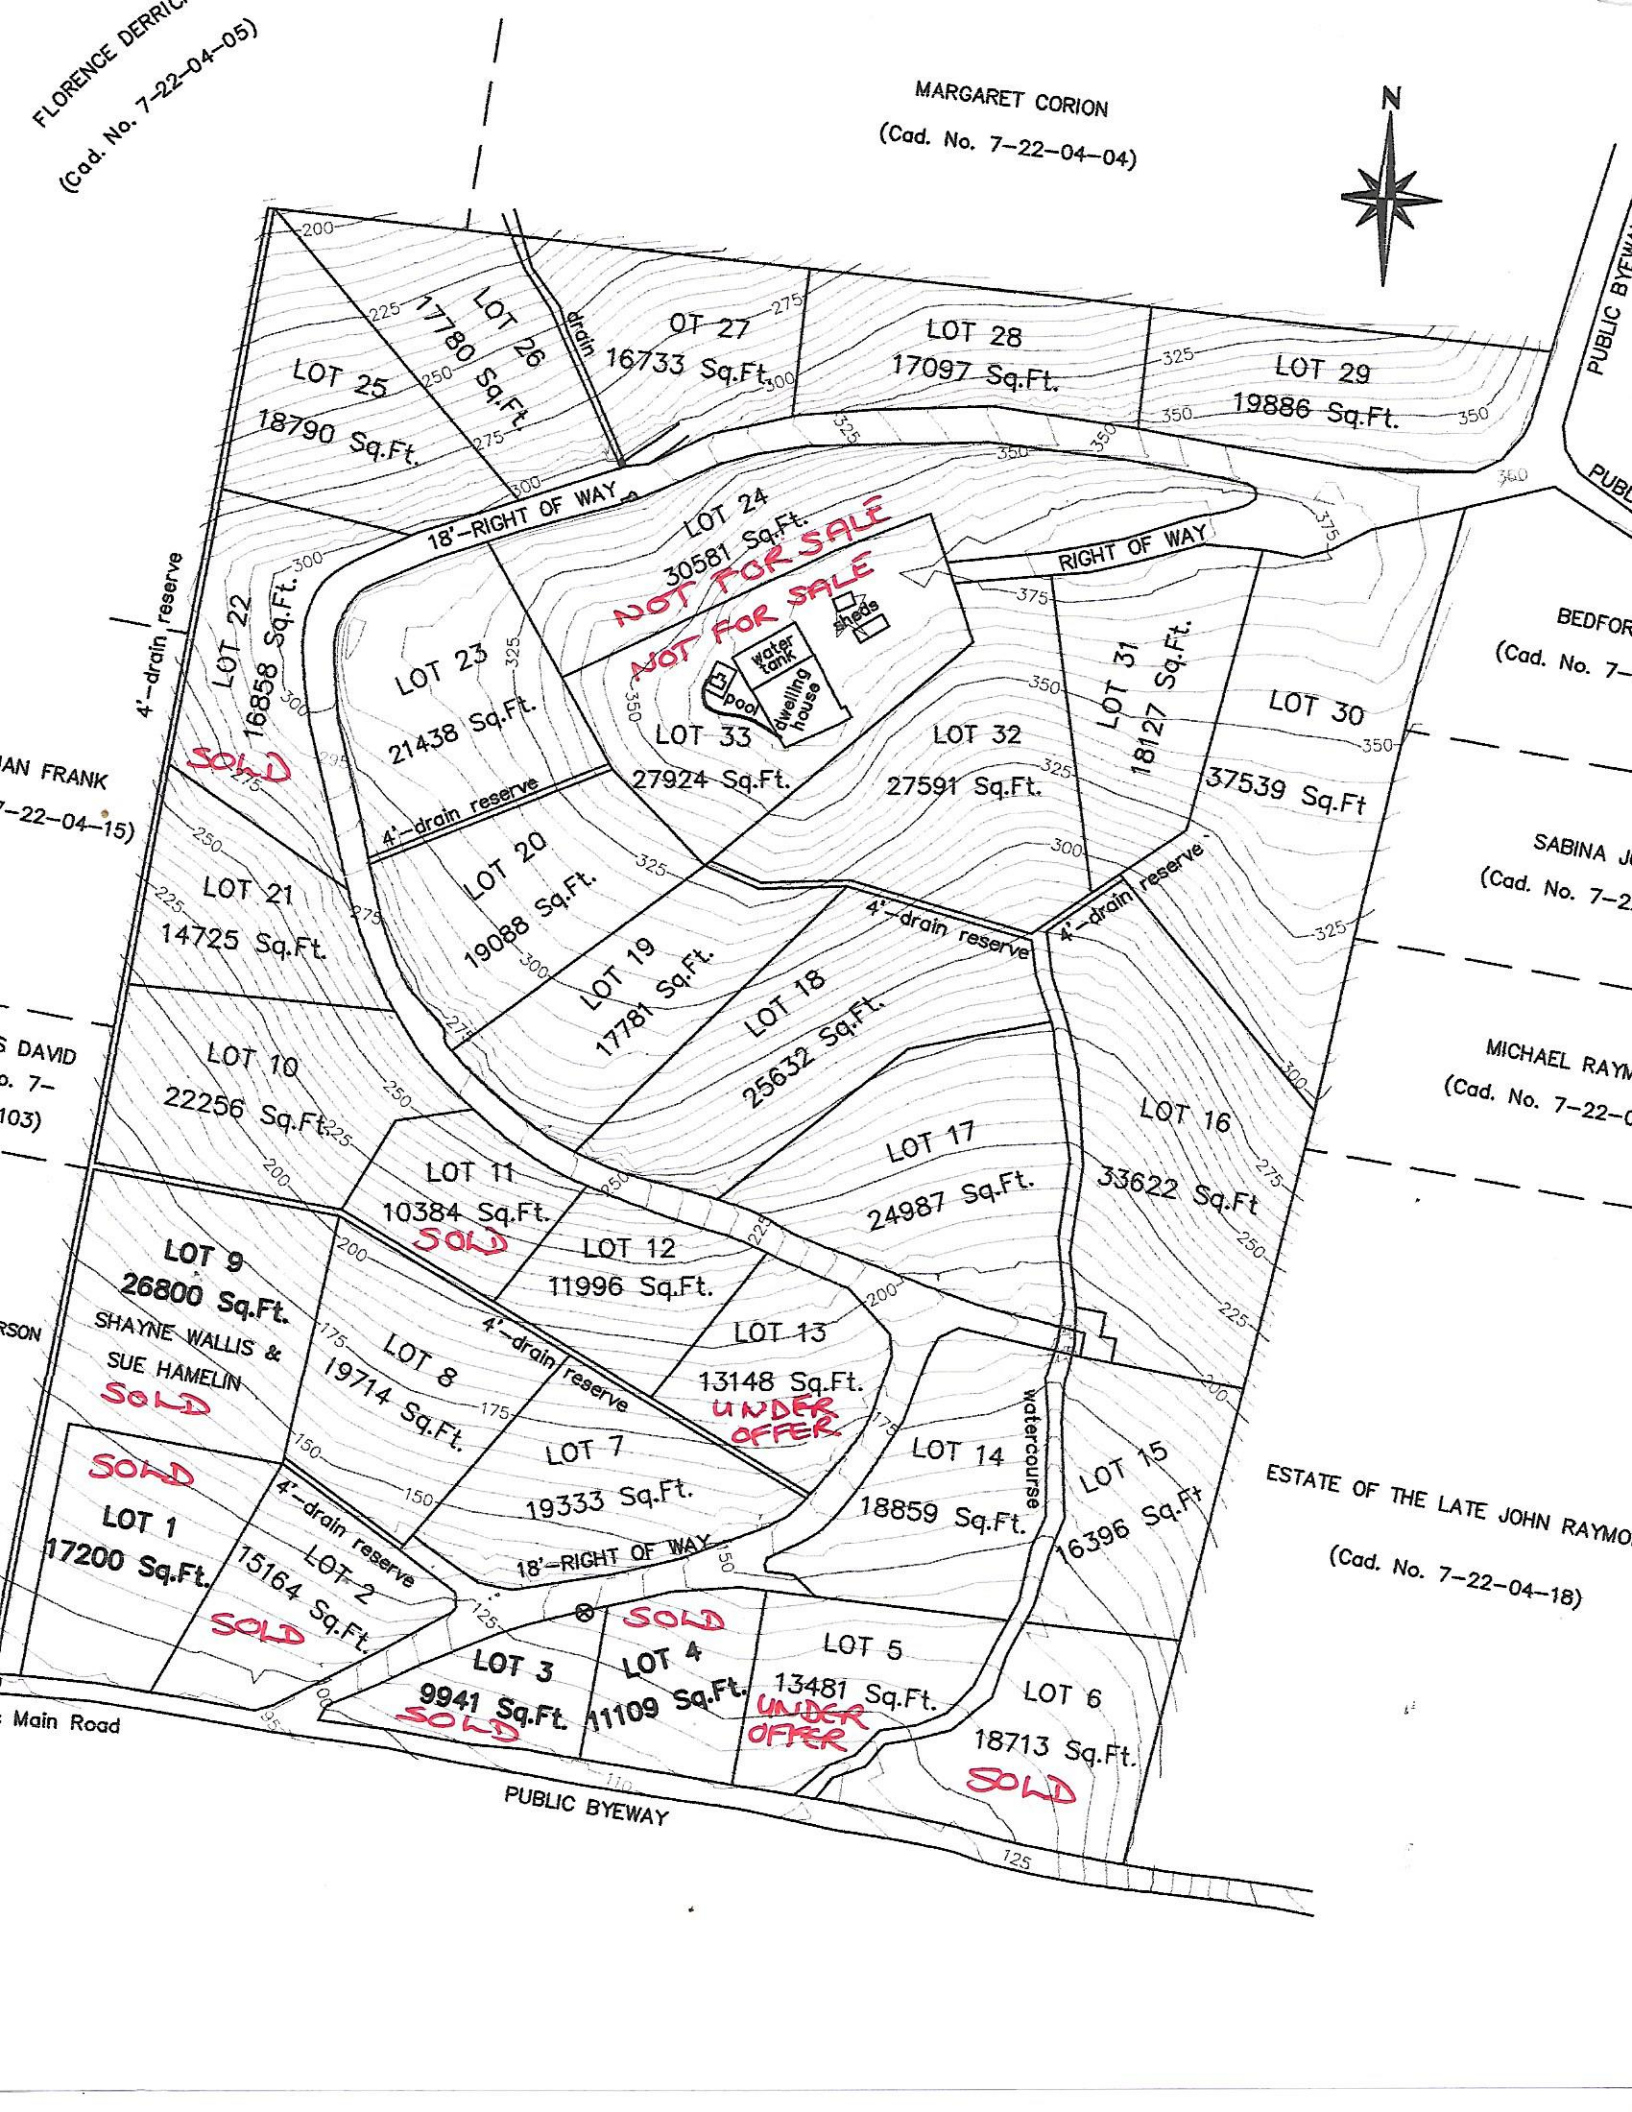

FLORENCE DERRICK
(Cad. No. 7-22-04-05)

MARGARET CORION
(Cad. No. 7-22-04-04)

LOT 25
18790 Sq.Ft.

LOT 27
16733 Sq.Ft.

LOT 28
17097 Sq.Ft.

LOT 29
19886 Sq.Ft.

LOT 22
16858 Sq.Ft.

LOT 23
21438 Sq.Ft.

LOT 24
30581 Sq.Ft.
NOT FOR SALE

RIGHT OF WAY

LOT 31
18127 Sq.Ft.

LOT 30

37539 Sq.Ft.

LOT 33
27924 Sq.Ft.

LOT 32
27591 Sq.Ft.

LOT 21
14725 Sq.Ft.

LOT 20
19088 Sq.Ft.

LOT 19
17781 Sq.Ft.

LOT 18
25632 Sq.Ft.

LOT 16
33622 Sq.Ft.

LOT 10
22256 Sq.Ft.

LOT 11
10384 Sq.Ft.

LOT 12
11996 Sq.Ft.

LOT 17
24987 Sq.Ft.

LOT 3
9941 Sq.Ft.
SOLD

LOT 4
11109 Sq.Ft.
SOLD

LOT 5
13481 Sq.Ft.
UNDER OFFER

LOT 6
18713 Sq.Ft.
SOLD

Main Road

PUBLIC BYEWAY

BEDFOR
(Cad. No. 7-22-04-15)

SABINA J
(Cad. No. 7-22-04-15)